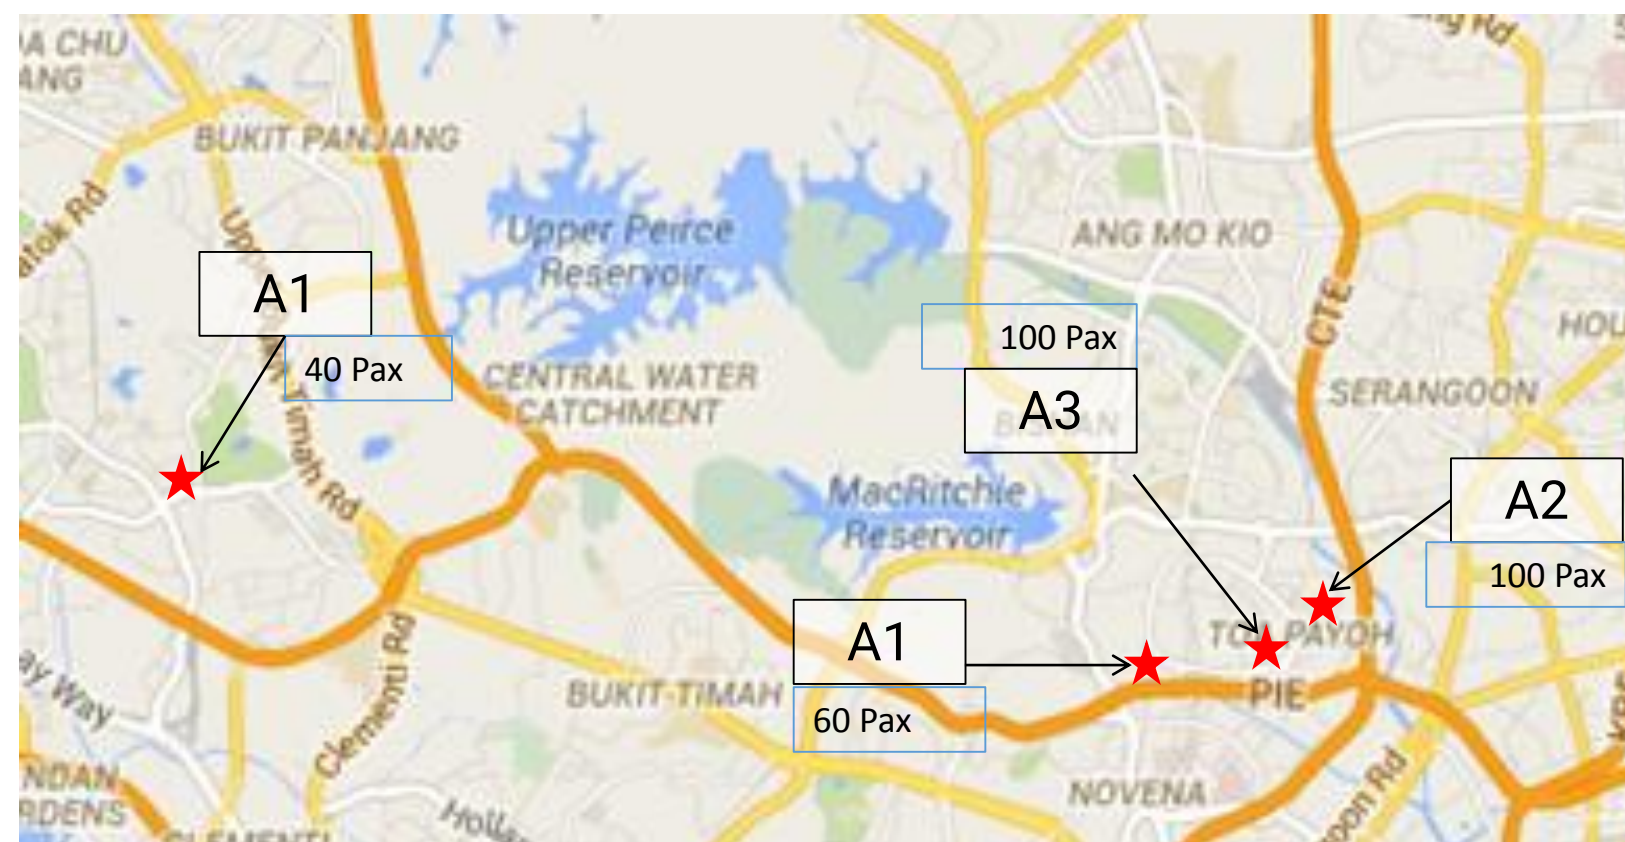

2019 ▶ OP. REDSHIRT ◀

Saturday 25 May 2019 TEAM A

Seq	Time	Location	Activity	Qty
A1	10:00 – 10:15	268 Bt Batok East Ave 4 S(650268)	Set up and pack	40
	10:15 – 10:30		Distribution	
A2	10:50 – 11:30	15 Toa Payoh Lor 7 S(310015)	Set up and pack	100
	11:30 – 12:30		Distribution	
	12:30 – 13:30	Lunch @ 22A Lor 7 Kim Keat Palm Market & Food Centre	Lunch	
A3	13:45 – 14:45	31 Toa Payoh Lor 5 S(310031)	Set up and pack	150
	14:45 – 15:45		Distribution	
A4	16:00 – 16:15	170 Lor 1 Toa Payoh S(310170)	Set up and pack	40
	16:15 – 16:30		Distribution	

Saturday 25 May 2019 TEAM B

Seq	Time	Location	Activity	Qty
B1	10:00 – 11:00	12 Bedok South Road S(460012)	Set up and pack	150
	11:00 – 12:00		Distribution	
	12:00 – 13:00		Lunch @ 16 Bedok South Road Market	
B2	13:30 – 13:45	71/72 Redhill Rd & 78 Redhill Lane (150071)	Set up and pack	30
	13:45 – 14:00		Distribution	
B3	14:15 – 15:15	89 Redhill Close S(150089)	Set up and pack	140
	15:15 – 16:15		Distribution	
B4	16:15 – 16:30	79 Indus Road S(161079)	Set up and pack	50
	16:30 – 17:00		Distribution	

2019 ▶ OP. REDSHIRT ◀

Sunday 26 May 2019 TEAM A

Seq	Time	Location	Activity	Qty
A1	10:00 – 10:15	125 Kim Tian Road S(160125)	Set up and packing	45
	10:15 – 10:30		Distribution	
A2	10:45 – 11:00	105 Jalan Bukit Merah S(160105)	Set up and packing	80
	11:00 – 11:30		Distribution	
A3	11:45 – 12:00	5 Telok Blangah Crescent S(090005)	Set up and packing	80
	12:00 – 12:30		Distribution	
	12:30 – 13:30	Lunch @ 11 Telok Blangah Crescent Market		
A4	13:45 – 14:45	93 Henderson Road S(150093)	Set up and packing	140
	14:45 – 15:45		Distribution	

Sunday 26 May 2019 TEAM B

Seq	Time	Location	Activity	Qty
B1	10:00 – 11:30	121 Bukit Merah View S(151121)	Set up and packing	240
	11:30 – 12:45		Distribution	
	12:45 – 14:00	Lunch @115 Bukit Merah View		
B2	14:15 – 14:30	12A Taman Ho Swee S(164012)	Set up and packing	22
	14:30 – 14:45		Distribution	
B3	14:45 – 15:00	42 Beo Crescent S(160042)	Set up and packing	71
	15:00 – 15:15		Distribution	