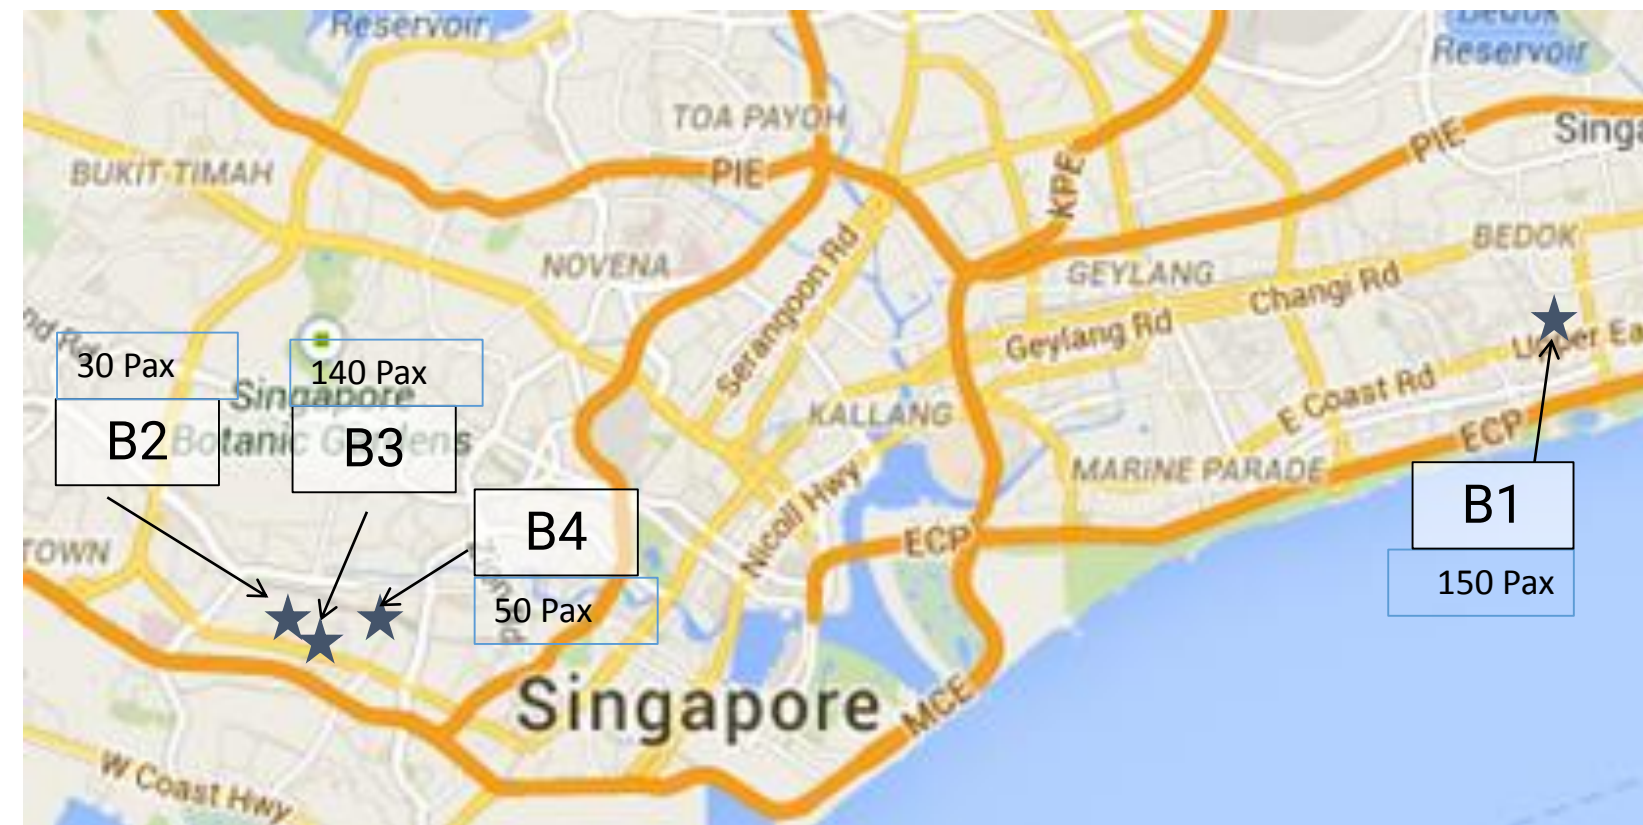

2019 ▶ OP. REDSHIRT ◀

Saturday 25 May 2019 TEAM A

Seq	Time	Location	Activity	Qty
A1	10:00 – 10:15	268 Bt Batok East Ave 4 S(650268)	Set up and pack	40
	10:15 – 10:30		Distribution	
A2	10:50 – 11:30	15 Toa Payoh Lor 7 S(310015)	Set up and pack	100
	11:30 – 12:30		Distribution	
	12:30 – 13:30	Lunch @ 22A Lor 7 Kim Keat Palm Market & Food Centre	Lunch	
A3	13:45 – 14:45	31 Toa Payoh Lor 5 S(310031)	Set up and pack	150
	14:45 – 15:45		Distribution	
A4	16:00 – 16:15	170 Lor 1 Toa Payoh S(310170)	Set up and pack	40
	16:15 – 16:30		Distribution	

Saturday 25 May 2019 TEAM B

Seq	Time	Location	Activity	Qty
B1	10:00 – 11:00	12 Bedok South Road S(460012)	Set up and pack	150
	11:00 – 12:00		Distribution	
	12:00 – 13:00		Lunch @ 16 Bedok South Road Market	
B2	13:30 – 13:45	71/72 Redhill Rd & 78 Redhill Lane (150071)	Set up and pack	30
	13:45 – 14:00		Distribution	
B3	14:15 – 15:15	89 Redhill Close S(150089)	Set up and pack	140
	15:15 – 16:15		Distribution	
B4	16:15 – 16:30	79 Indus Road S(161079)	Set up and pack	50
	16:30 – 17:00		Distribution	

2019 ▶ OP. REDSHIRT ◀

Sunday 26 May 2019 TEAM A

Seq	Time	Location	Activity	Qty
A1	10:00 – 10:15	125 Kim Tian Road S(160125)	Set up and packing	45
	10:15 – 10:30		Distribution	
A2	10:45 – 11:00	105 Jalan Bukit Merah S(160105)	Set up and packing	80
	11:00 – 11:30		Distribution	
A3	11:45 – 12:00	5 Telok Blangah Crescent S(090005)	Set up and packing	80
	12:00 – 12:30		Distribution	
	12:30 – 13:30	Lunch @ 11 Telok Blangah Crescent Market		
A4	13:45 – 14:45	93 Henderson Road S(150093)	Set up and packing	140
	14:45 – 15:45		Distribution	

Sunday 26 May 2019 TEAM B

Seq	Time	Location	Activity	Qty
B1	10:00 – 11:30	121 Bukit Merah View S(151121)	Set up and packing	240
	11:30 – 12:45		Distribution	
	12:45 – 14:00	Lunch @115 Bukit Merah View		
B2	14:15 – 14:30	12A Taman Ho Swee S(164012)	Set up and packing	22
	14:30 – 14:45		Distribution	
B3	14:45 – 15:00	42 Beo Crescent S(160042)	Set up and packing	71
	15:00 – 15:15		Distribution	