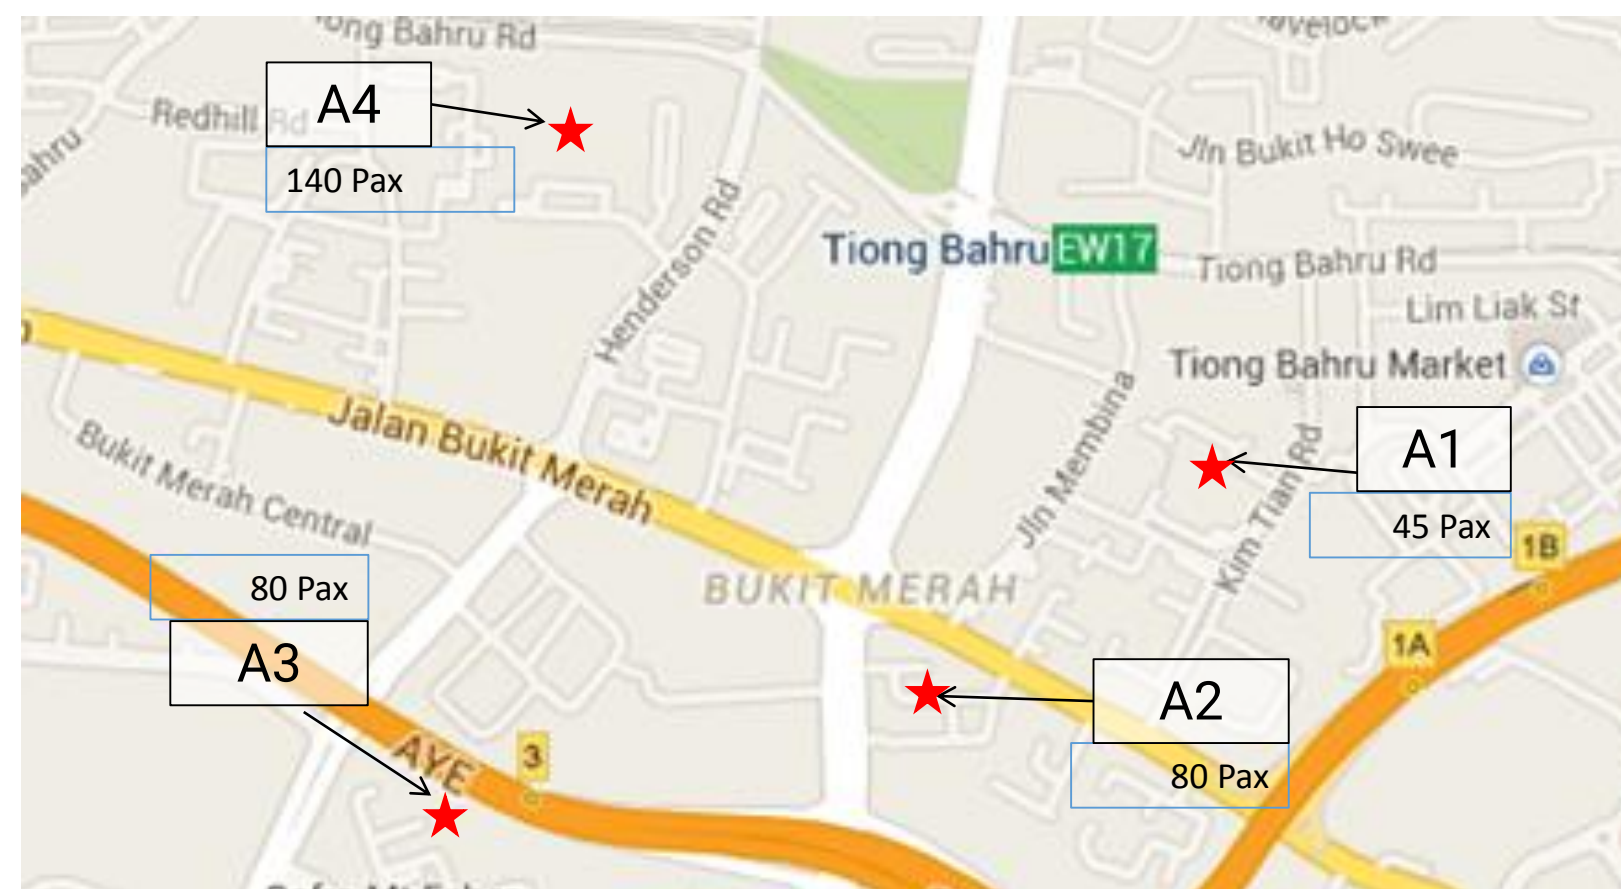

2019 ▶ OP. REDSHIRT ◀

Saturday 25 May 2019 TEAM A

Seq	Time	Location	Activity	Qty
A1	10:00 – 10:15	268 Bt Batok East Ave 4 S(650268)	Set up and pack	40
	10:15 – 10:30		Distribution	
A2	10:50 – 11:30	15 Toa Payoh Lor 7 S(310015)	Set up and pack	100
	11:30 – 12:30		Distribution	
	12:30 – 13:30	Lunch @ 22A Lor 7 Kim Keat Palm Market & Food Centre	Lunch	
A3	13:45 – 14:45	31 Toa Payoh Lor 5 S(310031)	Set up and pack	150
	14:45 – 15:45		Distribution	
A4	16:00 – 16:15	170 Lor 1 Toa Payoh S(310170)	Set up and pack	40
	16:15 – 16:30		Distribution	

Saturday 25 May 2019 TEAM B

Seq	Time	Location	Activity	Qty
B1	10:00 – 11:00	12 Bedok South Road S(460012)	Set up and pack	150
	11:00 – 12:00		Distribution	
	12:00 – 13:00		Lunch @ 16 Bedok South Road Market	
B2	13:30 – 13:45	71/72 Redhill Rd & 78 Redhill Lane (150071)	Set up and pack	30
	13:45 – 14:00		Distribution	
B3	14:15 – 15:15	89 Redhill Close S(150089)	Set up and pack	140
	15:15 – 16:15		Distribution	
B4	16:15 – 16:30	79 Indus Road S(161079)	Set up and pack	50
	16:30 – 17:00		Distribution	

2019 ▶ OP. REDSHIRT ◀

Sunday 26 May 2019 TEAM A

Seq	Time	Location	Activity	Qty
A1	10:00 – 10:15	125 Kim Tian Road S(160125)	Set up and packing	45
	10:15 – 10:30		Distribution	
A2	10:45 – 11:00	105 Jalan Bukit Merah S(160105)	Set up and packing	80
	11:00 – 11:30		Distribution	
A3	11:45 – 12:00	5 Telok Blangah Crescent S(090005)	Set up and packing	80
	12:00 – 12:30		Distribution	
	12:30 – 13:30	Lunch @ 11 Telok Blangah Crescent Market		
A4	13:45 – 14:45	93 Henderson Road S(150093)	Set up and packing	140
	14:45 – 15:45		Distribution	

Sunday 26 May 2019 TEAM B

Seq	Time	Location	Activity	Qty
B1	10:00 – 11:30	121 Bukit Merah View S(151121)	Set up and packing	240
	11:30 – 12:45		Distribution	
	12:45 – 14:00	Lunch @115 Bukit Merah View		
B2	14:15 – 14:30	12A Taman Ho Swee S(164012)	Set up and packing	22
	14:30 – 14:45		Distribution	
B3	14:45 – 15:00	42 Beo Crescent S(160042)	Set up and packing	71
	15:00 – 15:15		Distribution	